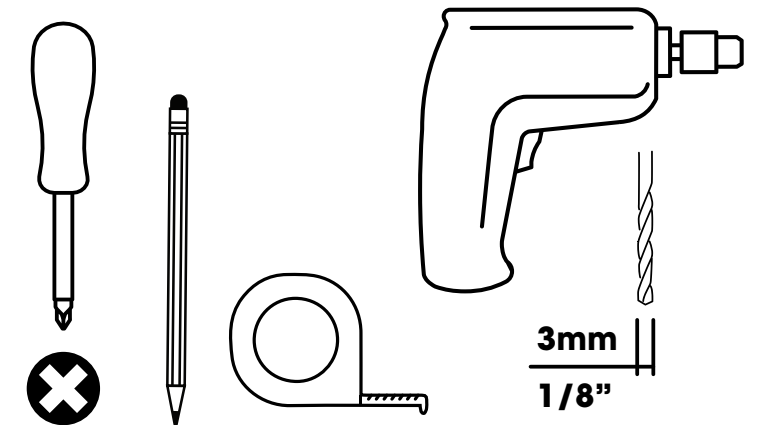

GFW-ELITEDESK & GFW-KEYTBL

CABLE MANAGEMENT RACK

DRILL TEMPLATE - DIMENSIONS SCALE 1:1 ON 11"X17" PAPER

GATOR FRAMEWORKS

PARTS & HARDWARE

RECOMMENDED TOOLS

✕ = Hole Mark