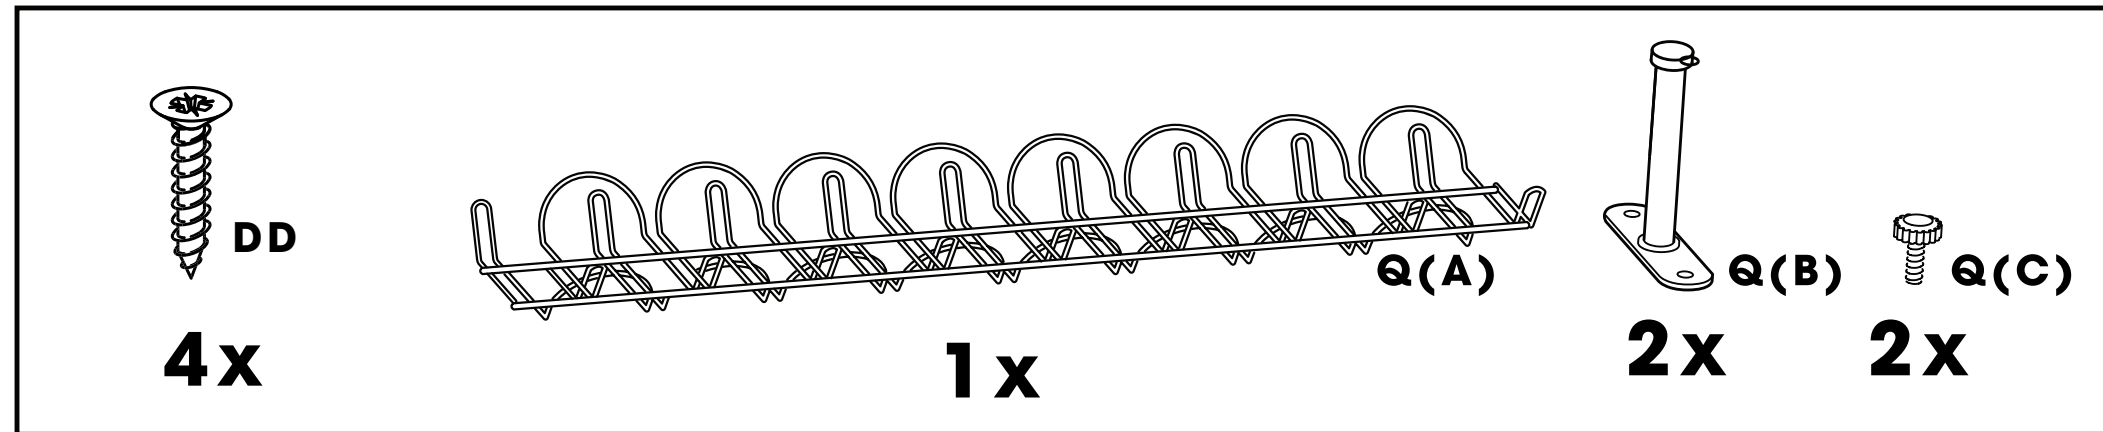

GFW-ELITEDESK & GFW-KEYTBL

CABLE MANAGEMENT RACK

DRILL TEMPLATE - DIMENSIONS SCALE 1:1 ON 11"X17" PAPER

GATOR FRAMEWORKS

PARTS & HARDWARE

RECOMMENDED TOOLS

✕ = Hole Mark